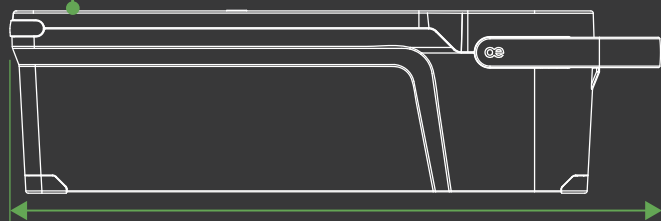

THE FUTURE OF PORTABLE USB
CHARGING STARTS HERE.

animate[®]
EDITIONS

TUF-R[®]
Replaceable
Dual USB A+C
or C+C Cartridge

animate[®]
EDITIONS

POWER ANYWHERE. BUILT TO BLEND IN.

DESIGNED FOR MODERN WORKSPACES.