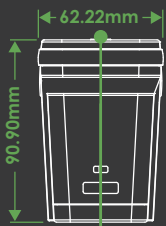

THE FUTURE OF PORTABLE USB
CHARGING STARTS HERE.

animate[®]
EDITIONS

TUF-R[®]
Replaceable
Dual USB A+C
or C+C Cartridge

animate[®]
EDITIONS

POWER ANYWHERE. BUILT TO BLEND IN.

DESIGNED FOR MODERN WORKSPACES.