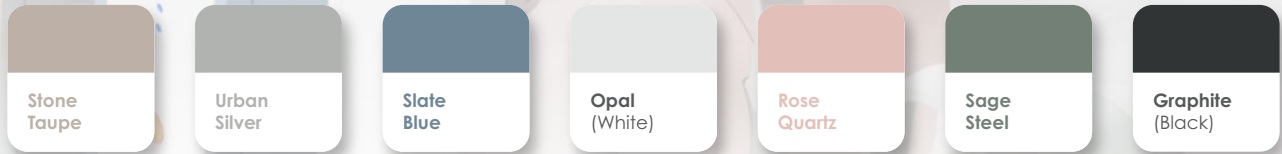

THE COLOUR PALETTE.

REFINED FINISHES. ONE CONSISTENT DESIGN LANGUAGE.

QikPac Carry is available in a carefully selected range of finishes inspired by modern materials and commercial interiors.

This palette introduces a softer, more refined aesthetic to portable power, ensuring QikPac Carry looks as considered as the spaces it supports.

Available finishes:

- Stone Taupe
- Urban Silver
- Slate Blue
- Opal (White)
- Rose Quartz
- Sage Steel
- Graphite (Black)

A cohesive design language that works across all workplaces, education and hospitality.