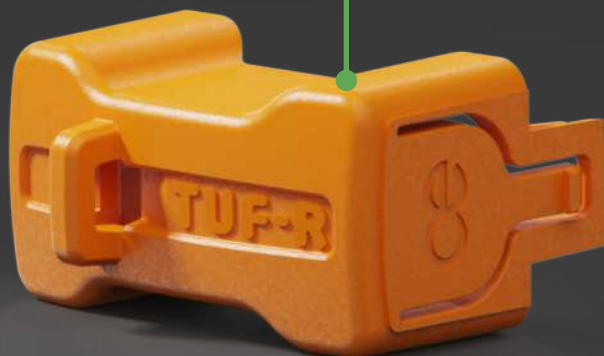

USB A+C FAST CHARGE

Delivers high-speed charging for all compatible devices.

PATENTED HOUSING

Secure, durable design ensures long-term performance.

TUF-R®

OE REMOVAL TOOL

Engineered for safe, effortless cartridge replacement.