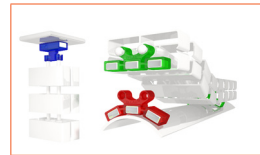

Cable-Snake® Cube

Revolutionary cable management system

Integrated 2D or 3D functionality

Easy-zip system for tool free cable threading

THE FLEXIBLE CABLE MANAGEMENT SYSTEM

- Smooth, caterpillar track operation
- Cube 2D offers horizontal stability and vertical flexibility
- Cube 3D extends for maximum flexibility and compresses to create a closed channel
- Ideal for Freestanding and Channel equipped desks
- Designed for height adjustable and sit to stand desks
- Easy-Steel mounting rod available for rigid (1D) mounting
- Ceiling to Desk and Desk to Floor kits available
- Ceiling suspension with tension cord withstands up to 100kg

Turning Force Stability
Stability due to patented connection

Tread Proof
Tread proof extended to 80kg. Tread proof compressed to 100kg

Ceiling Outlets
Compatible with Easy-Cover ceiling outlets

Mounting Bar
Easy-Steel with Easy-Desk 3G to use as rigid cable channel

Floor Box
Compatible with most Elsafe Floor Boxes with Easy-Clip

Magnets
E-MAG under desk mounting option or use with Easy-Steel

Desk and Floor Outlets
Compatible with Easy-Outlet desk/floor outlets

FREESTANDING KITS:

Cable-Snake® Cube Floor to Desk Kit
Easy-Desk 2B (incl 2 screws) & Easy-Floor (optional E-Mag 2B)
approx. 125cm (42 chain links) for sit to stand desk

Black 146995
White 146996
Silver 146997

Cable-Snake® Cube 1/2/3D Kit:
Easy-Desk 2B (incl 2 screws), Easy-Floor & E-Mag 2B
2D = 100cm, 1D = 25cm (with Easy-Steel & E-Mag) & 3D = 75cm