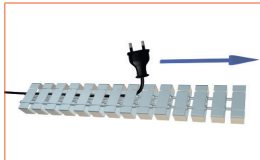

Cable-Snake® Cube

Revolutionary cable management system

Integrated 2D or 3D functionality

Easy-zip system for tool free cable threading

THE FLEXIBLE CABLE MANAGEMENT SYSTEM

- Smooth, caterpillar track operation
- Cube 2D offers horizontal stability and vertical flexibility
- Cube 3D extends for maximum flexibility and compresses to create a closed channel
- Ideal for Freestanding and Channel equipped desks
- Designed for height adjustable and sit to stand desks
- Easy-Steel mounting rod available for rigid (1D) mounting
- Ceiling to Desk and Desk to Floor kits available
- Ceiling suspension with tension cord withstands up to 100kg

CABLE-SNAKE® CUBE TECHNICAL DATA

Capacity up to about:	4 power (2 per cavity) OR 18 data (9 per cavity) OR 2 power and 9 data
Extended chain of 34 chain links:	approx. 100cm
Compressed 3D chain:	approx. 69cm
Material:	Polypropylene

COLOURS

Black

White

Silver

FEATURES

Easy-Zip
Tool-free installation, like a zipper

3D Flexible in length
Also useable as closed cable channel for higher tread resistance

2D/3D capability
Rolling characteristic optimised for ergonomic furniture

Turning Force Stability
Stability due to patented connection

Tread Proof
Tread proof extended to 80kg. Tread proof compressed to 100kg

Ceiling Outlets
Compatible with Easy-Cover ceiling outlets

Mounting Bar
Easy-Steel with Easy-Desk 3G to use as rigid cable channel