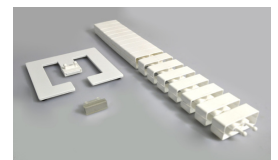

Channel to Floor Kit