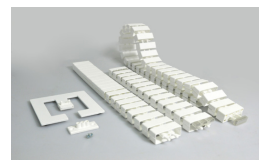

Freestanding 1D/2D/3D Kit