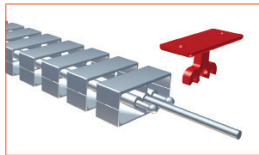

Cable-Snake® Cube

Revolutionary cable management system

Integrated 2D or 3D functionality

Easy-zip system for tool free cable threading

THE FLEXIBLE CABLE MANAGEMENT SYSTEM

- Smooth, caterpillar track operation
- Cube 2D offers horizontal stability and vertical flexibility
- Cube 3D extends for maximum flexibility and compresses to create a closed channel
- Ideal for Freestanding and Channel equipped desks
- Designed for height adjustable and sit to stand desks
- Easy-Steel mounting rod available for rigid (1D) mounting
- Ceiling to Desk and Desk to Floor kits available
- Ceiling suspension with tension cord withstands up to 100kg

CABLE-SNAKE® CUBE TECHNICAL DATA

Capacity up to about:	4 power (2 per cavity) OR 18 data (9 per cavity) OR 2 power and 9 data
Extended chain of 34 chain links:	approx. 100cm
Compressed 3D chain:	approx. 69cm
Material:	Polypropylene

COLOURS

Black

White

Silver

FEATURES

Easy-Zip
Tool-free installation, like a zipper

3D Flexible in length
Also useable as closed cable channel for higher tread resistance

2D/3D capability
Rolling characteristic optimised for ergonomic furniture

Turning Force Stability
Stability due to patented connection

Tread Proof
Tread proof extended to 80kg. Tread proof compressed to 100kg

Ceiling Outlets
Compatible with Easy-Cover ceiling outlets

Mounting Bar
Easy-Steel with Easy-Desk 3G to use as rigid cable channel