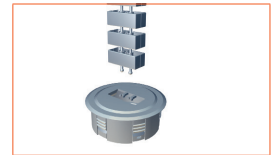

Magnets
E-MAG under desk mounting option or use with Easy-Steel

Desk and Floor Outlets
Compatible with Easy-Outlet desk/floor outlets

FREESTANDING KITS:

Cable-Snake® Cube Floor to Desk Kit
Easy-Desk 2B (incl 2 screws) & Easy-Floor (optional E-Mag 2B)
approx. 125cm (42 chain links) for sit to stand desk

Black 146995
White 146996
Silver 146997

Cable-Snake® Cube 1/2/3D Kit:
Easy-Desk 2B (incl 2 screws), Easy-Floor & E-Mag 2B
2D = 100cm, 1D = 25cm (with Easy-Steel & E-Mag) & 3D = 75cm

Black 147250
White 147251
Silver 147252

CHANNEL KITS:

Channel to Desk Cable-Snake® Cube Kit:
100cm Length, Easy-Desk 2B (incl 2 screws) & E-Mag

Black 147260
White 147261
Silver 147262

Channel to Floor Cable-Snake® Cube Kit:
50cm Length, Easy-Floor & E-Mag 2B

Black 147270
White 147271
Silver 147272

INDIVIDUAL LENGTHS:

Cable-Snake® Cube
approx. 100cm (34 chain links)

2D Chain: 3D Chain:

Black	146985	146980
White	146986	146981
Silver	146987	146982