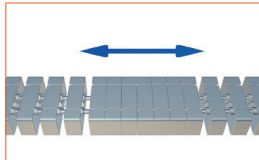

CABLE-SNAKE® CUBE TECHNICAL DATA

Capacity up to about:	4 power (2 per cavity) OR 18 data (9 per cavity) OR 2 power and 9 data
Extended chain of 34 chain links:	approx. 100cm
Compressed 3D chain:	approx. 69cm
Material:	Polypropylene

COLOURS

Black

White

Silver

FEATURES

Easy-Zip
Tool-free installation, like a zipper

3D Flexible in length
Also useable as closed cable channel for higher tread resistance

2D/3D capability
Rolling characteristic optimised for ergonomic furniture

Turning Force Stability
Stability due to patented connection

Tread Proof
Tread proof extended to 80kg. Tread proof compressed to 100kg

Ceiling Outlets
Compatible with Easy-Cover ceiling outlets

Mounting Bar
Easy-Steel with Easy-Desk 3G to use as rigid cable channel