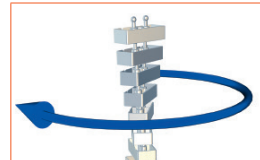

Cable-Snake® Cube

Revolutionary cable management system

Integrated 2D or 3D functionality

Easy-zip system for tool free cable threading

THE FLEXIBLE CABLE MANAGEMENT SYSTEM

- Smooth, caterpillar track operation
- Cube 2D offers horizontal stability and vertical flexibility
- Cube 3D extends for maximum flexibility and compresses to create a closed channel
- Ideal for Freestanding and Channel equipped desks
- Designed for height adjustable and sit to stand desks
- Easy-Steel mounting rod available for rigid (1D) mounting
- Ceiling to Desk and Desk to Floor kits available
- Ceiling suspension with tension cord withstands up to 100kg

CABLE-SNAKE® CUBE TECHNICAL DATA

Capacity up to about:	4 power (2 per cavity) OR 18 data (9 per cavity) OR 2 power and 9 data
Extended chain of 34 chain links:	approx. 100cm
Compressed 3D chain:	approx. 69cm
Material:	Polypropylene

COLOURS

Black

White

Silver

FEATURES

Easy-Zip
Tool-free installation, like a zipper

3D Flexible in length
Also useable as closed cable channel for higher tread resistance

2D/3D capability
Rolling characteristic optimised for ergonomic furniture

Turning Force Stability
Stability due to patented connection

Tread Proof
Tread proof extended to 80kg. Tread proof compressed to 100kg

Ceiling Outlets
Compatible with Easy-Cover ceiling outlets

Mounting Bar
Easy-Steel with Easy-Desk 3G to use as rigid cable channel