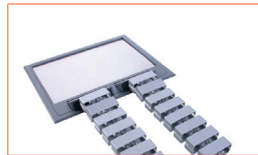

Cable-Snake® Cube

Revolutionary cable management system

Integrated 2D or 3D functionality

Easy-zip system for tool free cable threading

THE FLEXIBLE CABLE MANAGEMENT SYSTEM

- Smooth, caterpillar track operation
- Cube 2D offers horizontal stability and vertical flexibility
- Cube 3D extends for maximum flexibility and compresses to create a closed channel
- Ideal for Freestanding and Channel equipped desks
- Designed for height adjustable and sit to stand desks
- Easy-Steel mounting rod available for rigid (1D) mounting
- Ceiling to Desk and Desk to Floor kits available
- Ceiling suspension with tension cord withstands up to 100kg

Turning Force Stability
Stability due to patented connection

Tread Proof
Tread proof extended to 80kg. Tread proof compressed to 100kg

Ceiling Outlets
Compatible with Easy-Cover ceiling outlets

Mounting Bar
Easy-Steel with Easy-Desk 3G to use as rigid cable channel

Floor Box
Compatible with most Elsafe Floor Boxes with Easy-Clip

Magnets
E-MAG under desk mounting option or use with Easy-Steel

Desk and Floor Outlets
Compatible with Easy-Outlet desk/floor outlets

FREESTANDING KITS:

Cable-Snake® Cube Floor to Desk Kit
Easy-Desk 2B (incl 2 screws) & Easy-Floor (optional E-Mag 2B)
approx. 125cm (42 chain links) for sit to stand desk

Black 146995
White 146996
Silver 146997

Cable-Snake® Cube 1/2/3D Kit:
Easy-Desk 2B (incl 2 screws), Easy-Floor & E-Mag 2B
2D = 100cm, 1D = 25cm (with Easy-Steel & E-Mag) & 3D = 75cm