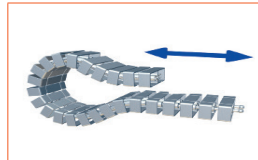

Cable-Snake® Cube

Revolutionary cable management system

Integrated 2D or 3D functionality

Easy-zip system for tool free cable threading

THE FLEXIBLE CABLE MANAGEMENT SYSTEM

- Smooth, caterpillar track operation
- Cube 2D offers horizontal stability and vertical flexibility
- Cube 3D extends for maximum flexibility and compresses to create a closed channel
- Ideal for Freestanding and Channel equipped desks
- Designed for height adjustable and sit to stand desks
- Easy-Steel mounting rod available for rigid (1D) mounting
- Ceiling to Desk and Desk to Floor kits available
- Ceiling suspension with tension cord withstands up to 100kg

CABLE-SNAKE® CUBE TECHNICAL DATA

Capacity up to about:	4 power (2 per cavity) OR 18 data (9 per cavity) OR 2 power and 9 data
Extended chain of 34 chain links:	approx. 100cm
Compressed 3D chain:	approx. 69cm
Material:	Polypropylene

COLOURS

Black

White

Silver

FEATURES

Easy-Zip
Tool-free installation, like a zipper

3D Flexible in length
Also useable as closed cable channel for higher tread resistance

2D/3D capability
Rolling characteristic optimised for ergonomic furniture

Turning Force Stability
Stability due to patented connection

Tread Proof
Tread proof extended to 80kg. Tread proof compressed to 100kg

Ceiling Outlets
Compatible with Easy-Cover ceiling outlets

Mounting Bar
Easy-Steel with Easy-Desk 3G to use as rigid cable channel