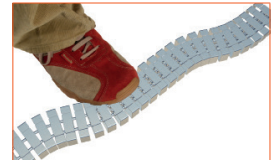

Cable-Snake® Cube

Revolutionary cable management system

Integrated 2D or 3D functionality

Easy-zip system for tool free cable threading

THE FLEXIBLE CABLE MANAGEMENT SYSTEM

- Smooth, caterpillar track operation
- Cube 2D offers horizontal stability and vertical flexibility
- Cube 3D extends for maximum flexibility and compresses to create a closed channel
- Ideal for Freestanding and Channel equipped desks
- Designed for height adjustable and sit to stand desks
- Easy-Steel mounting rod available for rigid (1D) mounting
- Ceiling to Desk and Desk to Floor kits available
- Ceiling suspension with tension cord withstands up to 100kg

CABLE-SNAKE® CUBE TECHNICAL DATA

Capacity up to about:	4 power (2 per cavity) OR 18 data (9 per cavity) OR 2 power and 9 data
Extended chain of 34 chain links:	approx. 100cm
Compressed 3D chain:	approx. 69cm
Material:	Polypropylene

COLOURS

Black

White

Silver

FEATURES

Easy-Zip
Tool-free installation, like a zipper

3D Flexible in length
Also useable as closed cable channel for higher tread resistance

2D/3D capability
Rolling characteristic optimised for ergonomic furniture

Turning Force Stability
Stability due to patented connection

Tread Proof
Tread proof extended to 80kg. Tread proof compressed to 100kg

Ceiling Outlets
Compatible with Easy-Cover ceiling outlets

Mounting Bar
Easy-Steel with Easy-Desk 3G to use as rigid cable channel