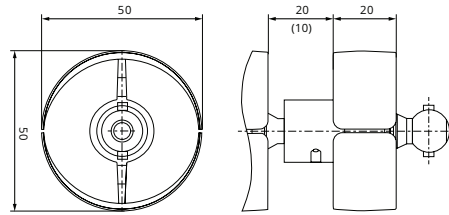

CABLE-SNAKE® ORBIT 50

COLOURS