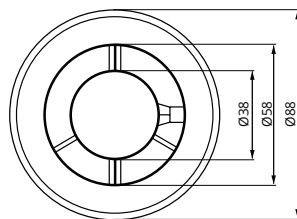

Cable-Snake® Orbit System

Stylish circular profile

Small diameter

Patented bayonet connector

Integrated 2D/3D functionality

CABLE-SNAKE® ORBIT 50

- Overall diameter of 50mm makes it ideal for discreet applications
- Ideal for sit to stand desk applications or freestanding desks
- 2D/3D flexible when extended
- 1D rigid cable channel when compressed (by 25%)
- Available in black, white and silver (1m string)
- Also comes in a pre-configured, simple all-in-one **Floor to Desk Kit**
- Clips easily onto circular floor plate **Easy-Floor 150**
- Fix under surfaces (e.g. desks) by screw-on or magnetic fitting
- Compatible with Cable-Snake® Orbit Duct, a stylish range of in-desk ducts designed to guide a large number of cables

Easy-Mag 1BB
(Magnetic Fixture)

Easy-Desk 1BB
(Screw-on socket)

Easy-Floor 150
(Floor plate)

CABLE-SNAKE® ORBIT DUCT IN-DESK DUCTS

- Stylish range of in-desk ducts designed to guide a large number of cables
- Breakthrough design: magnetised lever prevents slippage and enables cable mounting from the top down or bottom up through furniture
- Adjustable collar for use in varying thicknesses of desks or tabletops
- Simply clip into Cable-Snake® Orbit 50 with the **Easy-Clip 80**
- Available in circular or rectangular designs and 3 luxury finishes

Orbit Duct K

Orbit Duct Q

CABLE-SNAKE® ORBIT TECHNICAL DATA

Cable Capacity (approx.): 8 power (2.5mm ² IC cable) (4 per cavity) OR	
	10 Data (CAT 6) OR
	10 HDMI cables OR
	12 Speakers cable (Ø2.8) OR
	12 USB cables
Length extended, 25 chain links:	approx. 100cm
Length compressed:	approx. 77cm
Material:	Polypropylene