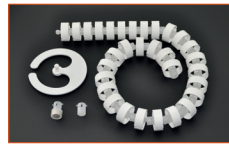

Orbit 50 Floor to Desk Kit