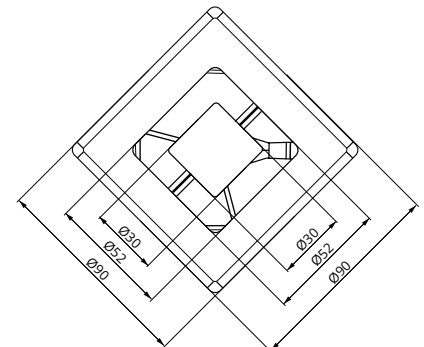

Cable-Snake® Orbit System

Stylish circular profile

Small diameter

Patented bayonet connector

Integrated 2D/3D functionality

CABLE-SNAKE® ORBIT 50

- Overall diameter of 50mm makes it ideal for discreet applications
- Ideal for sit to stand desk applications or freestanding desks
- 2D/3D flexible when extended
- 1D rigid cable channel when compressed (by 25%)
- Available in black, white and silver (1m string)
- Also comes in a pre-configured, simple all-in-one **Floor to Desk Kit**
- Clips easily onto circular floor plate **Easy-Floor 150**
- Fix under surfaces (e.g. desks) by screw-on or magnetic fitting
- Compatible with Cable-Snake® Orbit Duct, a stylish range of in-desk ducts designed to guide a large number of cables

Orbit Duct K

Orbit Duct Q

CABLE-SNAKE® ORBIT TECHNICAL DATA

Cable Capacity (approx.): 8 power (2.5mm ² IC cable) (4 per cavity) OR	
	10 Data (CAT 6) OR
	10 HDMI cables OR
	12 Speakers cable (Ø2.8) OR
	12 USB cables
Length extended, 25 chain links:	approx. 100cm
Length compressed:	approx. 77cm
Material:	Polypropylene