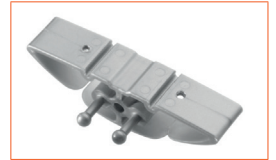

Cable-Snake® Pro System

Highly tread-proof

Low profile design

Integrated 2D/3D functionality

Easy-Zip System for tool-free cable threading

THE TREAD-PROOF “FLOOR-SNAKE”

- Ideal to protect cables in corridors and heavy foot traffic areas
- Low profile, arc design sits flat to the ground making it highly tread-proof
- Flat back enables easy flat surface mounting (e.g. wall or under desk)
- Compressible for closed channel applications (120kg weight limit)
- Extend-able for maximum flexibility (80kg weight limit)
- 2D/3D functionality rolls like a caterpillar track ideal for height-adjustable sit to stand desks
- Available in black, white, silver and secure (black and yellow stripes)
- Compatible with Cable-Snake® Cube and Cube MX

ACCESSORIES

- Easy-Bridge: brushed aluminium cable bridge where extreme loads need to be considered (corridors and other heavy foot traffic areas)
 - Easily clicks in with Cable-Snake® Pro
 - Available in silver in 0.5m and 1.0m lengths

FEATURES

Easy-Zip
Tool-free installation, like a zipper

3D Flexible in length
Also useable as closed cable channel for higher tread resistance

2D/3D capability
Rolling characteristic optimised for ergonomic furniture

Turning Force Stability
Stability due to patented connection

Easy-Fix Pro

Easy-Fix Pro
Ideal for under desk mounting

Floor Outlets
Compatible with Easy-Outlet floor outlets

Floor Box
Compatible with most Elsafe Floor Boxes with Easy-Clip