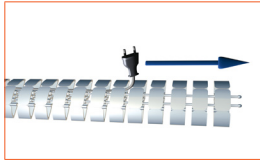

Cable-Snake® Pro System

Highly tread-proof

Low profile design

Integrated 2D/3D functionality

Easy-Zip System for tool-free cable threading

THE TREAD-PROOF “FLOOR-SNAKE”

- Ideal to protect cables in corridors and heavy foot traffic areas
- Low profile, arc design sits flat to the ground making it highly tread-proof
- Flat back enables easy flat surface mounting (e.g. wall or under desk)
- Compressible for closed channel applications (120kg weight limit)
- Extend-able for maximum flexibility (80kg weight limit)
- 2D/3D functionality rolls like a caterpillar track ideal for height-adjustable sit to stand desks
- Available in black, white, silver and secure (black and yellow stripes)
- Compatible with Cable-Snake® Cube and Cube MX

ACCESSORIES

- Easy-Bridge: brushed aluminium cable bridge where extreme loads need to be considered (corridors and other heavy foot traffic areas)
 - Easily clicks in with Cable-Snake® Pro
 - Available in silver in 0.5m and 1.0m lengths

COLOURS

Black

White

Silver

Secure

CABLE-SNAKE® PRO TECHNICAL DATA

Cable Capacity (approx.):	4 power (2.5mm ² IC cable) (2 per cavity) OR
	10 Data (CAT 6) (5 per cavity) OR
	10 HDMI cables (5 per cavity) OR
	12 Speaker cables (Ø2.8mm) (6 per cavity) OR
	12 USB cables (6 per cavity)
Length extended, 34 chain links:	approx. 100cm
Length compressed:	approx. 70cm
Material:	Polypropylene

FEATURES

Easy-Zip
Tool-free installation, like a zipper

3D Flexible in length
Also useable as closed cable channel for higher tread resistance

2D/3D capability
Rolling characteristic optimised for ergonomic furniture