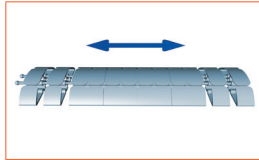

COLOURS

Black

White

Silver

Secure

CABLE-SNAKE® PRO TECHNICAL DATA

Cable Capacity (approx.):	4 power (2.5mm ² IC cable) (2 per cavity) OR
	10 Data (CAT 6) (5 per cavity) OR
	10 HDMI cables (5 per cavity) OR
	12 Speaker cables (Ø2.8mm) (6 per cavity) OR
	12 USB cables (6 per cavity)
Length extended, 34 chain links:	approx. 100cm
Length compressed:	approx. 70cm
Material:	Polypropylene

CABLE-SNAKE® PRO PRODUCT CODES

Cable Snake® Pro (3D) 1m	Black 147410
	White 147411
	Silver 147412
	Secure (Black and Yellow) 146970
Easy-Fix Pro Hole Spacing 44mm	Black 147413
	White 147414
	Silver 147415

FEATURES

Easy-Zip
Tool-free installation, like a zipper

3D Flexible in length
Also useable as closed cable channel for higher tread resistance

2D/3D capability
Rolling characteristic optimised for ergonomic furniture