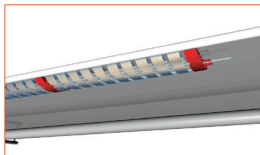

Cable-Snake® Pro System

Highly tread-proof

Low profile design

Integrated 2D/3D functionality

Easy-Zip System for tool-free cable threading

THE TREAD-PROOF “FLOOR-SNAKE”

- Ideal to protect cables in corridors and heavy foot traffic areas
- Low profile, arc design sits flat to the ground making it highly tread-proof
- Flat back enables easy flat surface mounting (e.g. wall or under desk)
- Compressible for closed channel applications (120kg weight limit)
- Extend-able for maximum flexibility (80kg weight limit)
- 2D/3D functionality rolls like a caterpillar track ideal for height-adjustable sit to stand desks
- Available in black, white, silver and secure (black and yellow stripes)
- Compatible with Cable-Snake® Cube and Cube MX

FEATURES

Easy-Zip
Tool-free installation, like a zipper

3D Flexible in length
Also useable as closed cable channel for higher tread resistance

2D/3D capability
Rolling characteristic optimised for ergonomic furniture

Turning Force Stability
Stability due to patented connection

Easy-Fix Pro

Easy-Fix Pro
Ideal for under desk mounting

Floor Outlets
Compatible with Easy-Outlet floor outlets

Floor Box
Compatible with most Elsafe Floor Boxes with Easy-Clip