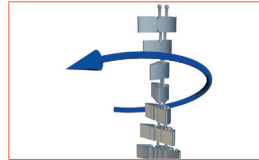

FEATURES

Easy-Zip
Tool-free installation, like a zipper

3D Flexible in length
Also useable as closed cable channel for higher tread resistance

2D/3D capability
Rolling characteristic optimised for ergonomic furniture

Turning Force Stability
Stability due to patented connection

Easy-Fix Pro

Easy-Fix Pro
Ideal for under desk mounting

Floor Outlets
Compatible with Easy-Outlet floor outlets

Floor Box
Compatible with most Elsafe Floor Boxes with Easy-Clip