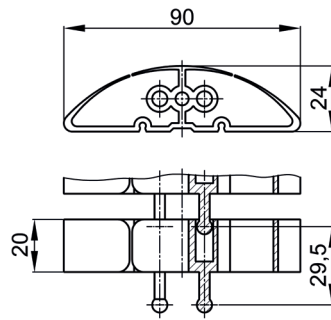

COLOURS

Black

White

Silver

Secure

CABLE-SNAKE® PRO TECHNICAL DATA

Cable Capacity (approx.):	4 power (2.5mm ² IC cable) (2 per cavity) OR
	10 Data (CAT 6) (5 per cavity) OR
	10 HDMI cables (5 per cavity) OR
	12 Speaker cables (Ø2.8mm) (6 per cavity) OR
	12 USB cables (6 per cavity)
Length extended, 34 chain links:	approx. 100cm
Length compressed:	approx. 70cm
Material:	Polypropylene

Tread Proof
Tread proof extended to 80kg, compressed to 120kg

EASY-BRIDGE

Easy-Bridge cable bridge

EASY-BRIDGE TECHNICAL DATA

Cable Capacity (approx.):	4 power (2.5mm ² IC cable) (2 per cavity) OR
	10 Data (CAT 6) (5 per cavity) OR
	10 HDMI cables (5 per cavity) OR
	12 Speaker cables (Ø2.8mm) (6 per cavity) OR
	12 USB cables (6 per cavity)
Material:	Aluminium