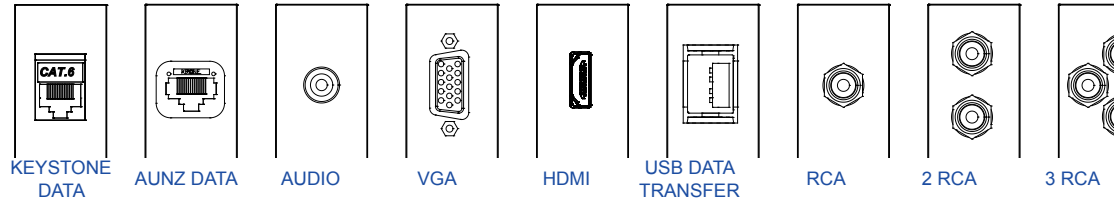

Quantity Required

Modular Components

Power

Cable

Standard Qikfit - Male GST to Female GST

Other Power _____

Data & AV

Chassis Long Sides can accommodate 5 x QF5 Tiles or 9 x QF Tiles

QF5 Cut Outs - please specify quantities

QF5 Couplers - please specify quantities and if data leads are needed

Data leads come in
2000mm
4000mm
8000mm
12000mm
16000mm

AV leads come in
3000mm
5000mm
Please specify lead details below in extra requirements