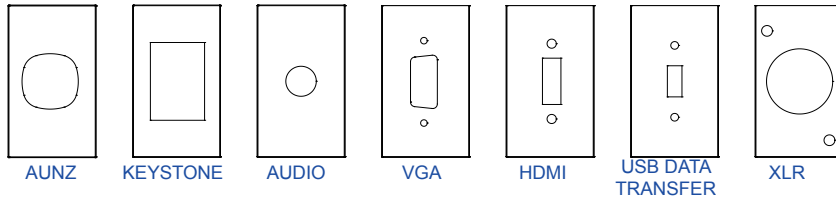

Quantity Required

Modular Components

Power

Cable

Standard Qikfit - Male GST to Female GST

Other Power _____

Data & AV

Chassis Long Sides can accommodate 5 x QF5 Tiles or 9 x QF Tiles

QF5 Cut Outs - please specify quantities

QF5 Couplers - please specify quantities and if data leads are needed

Data leads come in
2000mm
4000mm
8000mm
12000mm
16000mm

AV leads come in
3000mm
5000mm
Please specify lead details below in extra requirements