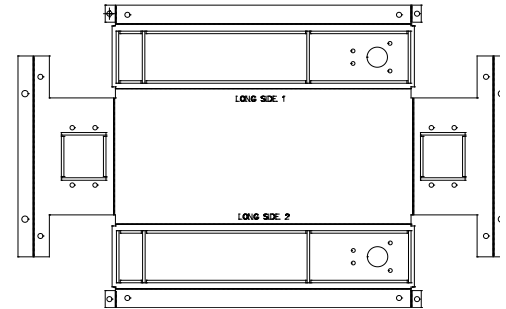

Quantity Required

Modular Components

Power

Cable

Standard Qikfit - Male GST to Female GST

Other Power _____

Data & AV

Chassis Long Sides can accommodate 5 x QF5 Tiles or 9 x QF Tiles

QF5 Cut Outs - please specify quantities

QF5 Couplers - please specify quantities and if data leads are needed

Data leads come in
2000mm
4000mm
8000mm
12000mm
16000mm

AV leads come in
3000mm
5000mm
Please specify lead details below in extra requirements