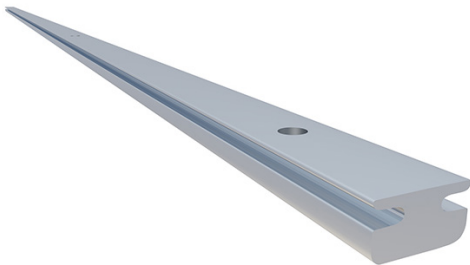

# easy clamp system

---

Discreet under desk mounting

---

Ideal for open backed desks

---

Easy to install

---

## FLEXIBLE MODULAR SYSTEM

- Minimalist yet effective modular horizontal cable management system
- Easy attachment of electrical power modules and cable management to a slim and solid aluminium mounting rail by a simple locate and rotate action
- Perfect for open backed desks and small meeting tables where conventional suspended tray cable management would be visually intrusive
- Easily compatible with Cable-Snake® Cube, Cube MX and Orbit for a complete floor to desk cable management solution
- The answer to a variety of different work station needs enabling easy and secure office power up within minutes

# easy clamp system

### Easy-Clamp Profile

0.75m	Aluminium 147430
1.0m	Aluminium 147431