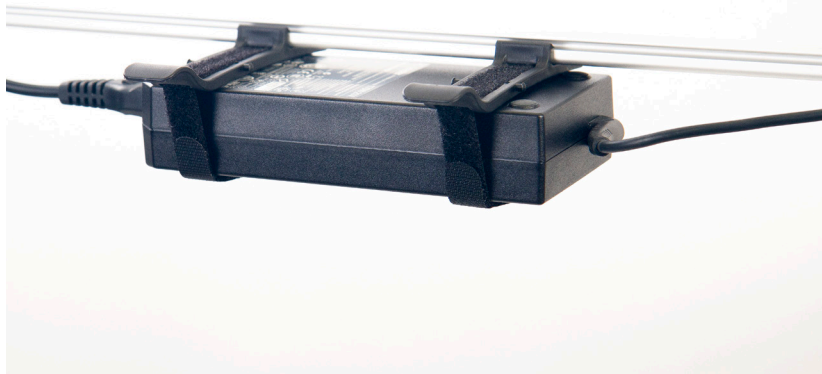

# easy clamp system

---

Discreet under desk mounting

---

Ideal for open backed desks

---

Easy to install

---

## FLEXIBLE MODULAR SYSTEM

- Minimalist yet effective modular horizontal cable management system
- Easy attachment of electrical power modules and cable management to a slim and solid aluminium mounting rail by a simple locate and rotate action
- Perfect for open backed desks and small meeting tables where conventional suspended tray cable management would be visually intrusive
- Easily compatible with Cable-Snake® Cube, Cube MX and Orbit for a complete floor to desk cable management solution
- The answer to a variety of different work station needs enabling easy and secure office power up within minutes

# easy clamp system

## COMPONENTS AND FEATURES

- **Easy-Clamp Profile:**
  - Slim, stable aluminium mounting rail to which further parts can be easily attached
  - Available in two lengths: 0.75m or 1.0m
  - Please note: 3 x wood screws M4x20mm required (not included)
- **Easy-Clamp Cleat:**
  - Easily clips into Easy-Clamp Profile
  - Securely holds a range of cables and other accessories
  - Enables quick attachment without the need for tools
  - Fully compatible with Cable-Snake® Cube, Cube MX and Orbit
- **Easy-Clamp Cleat Velcro:**
  - Holds bulky items such as laptop power adaptors in a range of shapes
  - Simple attachment to Easy-Clamp profile
- **Easy-Clamp PB:**
  - Bracket designed to attach to a range of power outlets or chargers at either 90° or 60° under desk or table flap