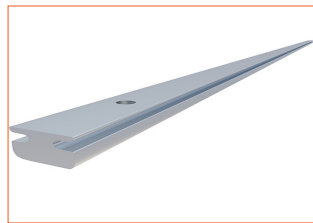

# easy clamp system

---

Discreet under desk mounting

---

Ideal for open backed desks

---

Easy to install

---

### Easy-Clamp Cleat Velcro

(Polypropylene and fabric) Black	147443
(Polypropylene and fabric) White	147444
(Polypropylene and fabric) Silver	147445

### Easy-Clamp PB

PB 90 bracket	(Polypropylene) Black 147450
PB 60 bracket	(Polypropylene) Black 147460

Easy-Clamp Cleat Velcro holds all sized laptop chargers

Easy-Clamp and Profile

Easy-Clamp Profile

Easy-Clamp Cleat

## COMPONENTS AND FEATURES

- **Easy-Clamp Profile:**
  - Slim, stable aluminium mounting rail to which further parts can be easily attached
  - Available in two lengths: 0.75m or 1.0m
  - Please note: 3 x wood screws M4x20mm required (not included)
- **Easy-Clamp Cleat:**
  - Easily clips into Easy-Clamp Profile
  - Securely holds a range of cables and other accessories
  - Enables quick attachment without the need for tools
  - Fully compatible with Cable-Snake® Cube, Cube MX and Orbit
- **Easy-Clamp Cleat Velcro:**
  - Holds bulky items such as laptop power adaptors in a range of shapes
  - Simple attachment to Easy-Clamp profile
- **Easy-Clamp PB:**
  - Bracket designed to attach to a range of power outlets or chargers at either 90° or 60° under desk or table flap