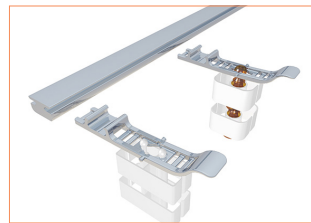

# easy clamp system

---

Discreet under desk mounting

---

Ideal for open backed desks

---

Easy to install

---

### Easy-Clamp PB

PB 90 bracket	(Polypropylene) Black 147450
PB 60 bracket	(Polypropylene) Black 147460

Easy-Clamp Cleat Velcro holds all sized laptop chargers

Easy-Clamp and Profile

Easy-Clamp Profile

Easy-Clamp Cleat

Easy-Clamp Cleat Velcro

Easy-Clamp PB 60 Bracket

Easy-Clamp PB 90 Bracket

## COMPONENTS AND FEATURES

- **Easy-Clamp Profile:**
  - Slim, stable aluminium mounting rail to which further parts can be easily attached
  - Available in two lengths: 0.75m or 1.0m
  - Please note: 3 x wood screws M4x20mm required (not included)
- **Easy-Clamp Cleat:**
  - Easily clips into Easy-Clamp Profile
  - Securely holds a range of cables and other accessories
  - Enables quick attachment without the need for tools
  - Fully compatible with Cable-Snake® Cube, Cube MX and Orbit
- **Easy-Clamp Cleat Velcro:**
  - Holds bulky items such as laptop power adaptors in a range of shapes
  - Simple attachment to Easy-Clamp profile
- **Easy-Clamp PB:**
  - Bracket designed to attach to a range of power outlets or chargers at either 90° or 60° under desk or table flap