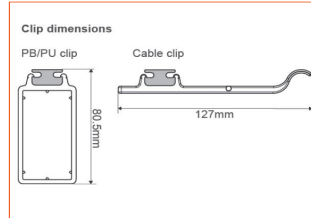

### Easy-Clamp PB

PB 90 bracket	(Polypropylene) Black 147450
PB 60 bracket	(Polypropylene) Black 147460

Easy-Clamp Cleat Velcro holds all sized laptop chargers

Easy-Clamp and Profile

Easy-Clamp Profile

Easy-Clamp Cleat

## COMPONENTS AND FEATURES

- **Easy-Clamp Profile:**
  - Slim, stable aluminium mounting rail to which further parts can be easily attached
  - Available in two lengths: 0.75m or 1.0m
  - Please note: 3 x wood screws M4x20mm required (not included)
- **Easy-Clamp Cleat:**
  - Easily clips into Easy-Clamp Profile
  - Securely holds a range of cables and other accessories
  - Enables quick attachment without the need for tools
  - Fully compatible with Cable-Snake® Cube, Cube MX and Orbit
- **Easy-Clamp Cleat Velcro:**
  - Holds bulky items such as laptop power adaptors in a range of shapes
  - Simple attachment to Easy-Clamp profile
- **Easy-Clamp PB:**
  - Bracket designed to attach to a range of power outlets or chargers at either 90° or 60° under desk or table flap