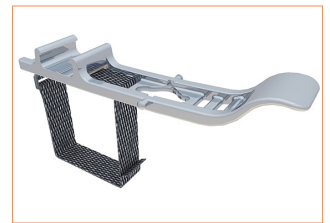

### Easy-Clamp PB

PB 90 bracket	(Polypropylene) Black 147450
PB 60 bracket	(Polypropylene) Black 147460

Easy-Clamp Cleat Velcro holds all sized laptop chargers

Easy-Clamp and Profile

Easy-Clamp Profile

Easy-Clamp Cleat

Easy-Clamp Cleat Velcro

Easy-Clamp PB 60 Bracket

Easy-Clamp PB 90 Bracket

## COMPONENTS AND FEATURES

- **Easy-Clamp Profile:**
  - Slim, stable aluminium mounting rail to which further parts can be easily attached
  - Available in two lengths: 0.75m or 1.0m
  - Please note: 3 x wood screws M4x20mm required (not included)
- **Easy-Clamp Cleat:**
  - Easily clips into Easy-Clamp Profile
  - Securely holds a range of cables and other accessories
  - Enables quick attachment without the need for tools
  - Fully compatible with Cable-Snake® Cube, Cube MX and Orbit
- **Easy-Clamp Cleat Velcro:**
  - Holds bulky items such as laptop power adaptors in a range of shapes
  - Simple attachment to Easy-Clamp profile
- **Easy-Clamp PB:**
  - Bracket designed to attach to a range of power outlets or chargers at either 90° or 60° under desk or table flap