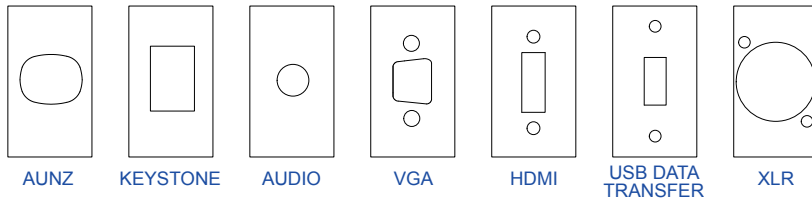

- Standard Qikfit - Male GST to Female GST (no cable)
- Opt 2 - Hardwired 800mm white lead to J Coupler
- Opt 3 - Hardwired 1400mm white lead to J Coupler
- Other Power

Chassis View

Please note that chassis is double sided

Data & AV -

QF5 Cut Outs - please specify quantities

Data leads come in

- 2000mm
- 4000mm
- 8000mm
- 12000mm
- 16000mm

AV leads come in

- 3000mm
 - 5000mm
- Please specify lead details below in extra requirements