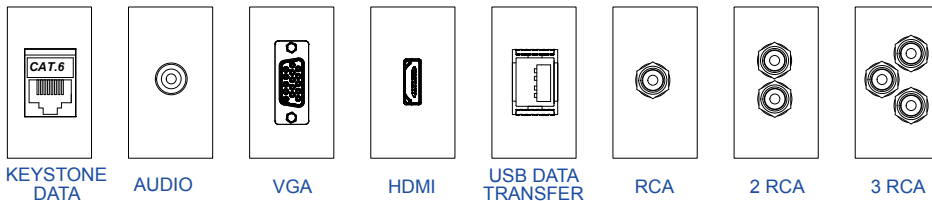

Data & AV -

QF5 Cut Outs - please specify quantities

Data leads come in

- 2000mm
- 4000mm
- 8000mm
- 12000mm
- 16000mm

AV leads come in

- 3000mm
 - 5000mm
- Please specify lead details below in extra requirements

QF5 Couplers - please specify quantities and if data leads are needed

The Elite In Desk Box comes with 2 x Brushpile strips.
Please note that the lid and hinges are to be supplied by the customer.

Extra Requirements