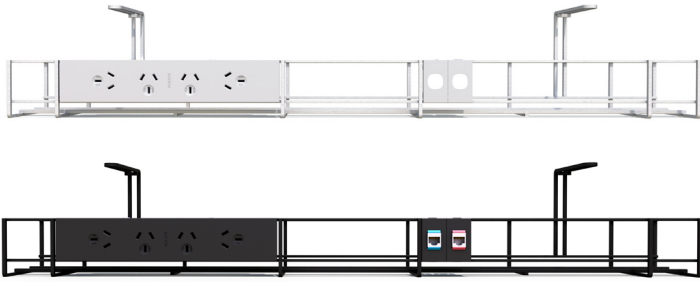

product profile