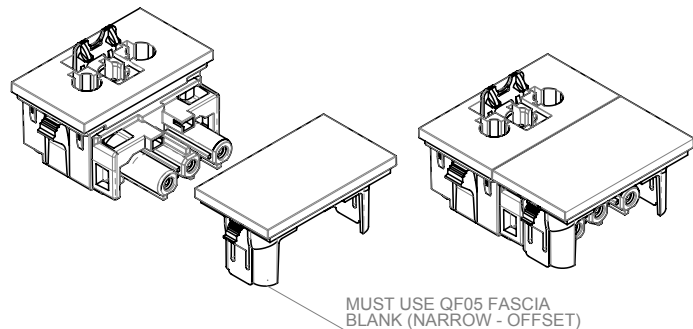

Power Connectors:

- Power In: GST18i3 male

- Power Out: GST18i3 female

Certifications: AS/NZS61535: 2011 / IEC61535:2019

Dimensions:

Cutout Information*:
(*For QF05 Wieland Input only)

SUITABLE FOR PANEL THICKNESS OF 1.0 - 3.0mm

Please note:

- Installation couplers must not be connected or disconnected under load.
- Dangerous compatibility between different manufacturer installation coupler systems is not automatically prevented by compliance with IEC 61535 or AS/NZS61535
- Installation coupler systems are not replacements for the national domestic plug and socket outlet system.
- GST18i3 connectors must be secured via the retaining means provided.