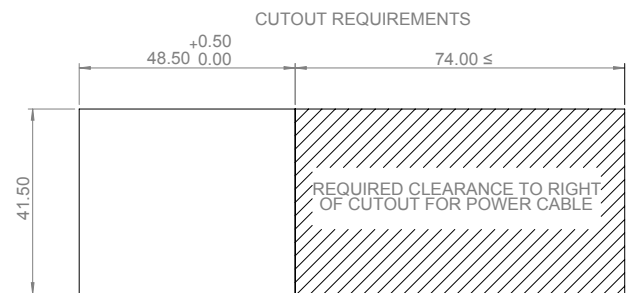

Power Connectors:

- Power In: GST18i3 male

- Power Out: GST18i3 female

Certifications: AS/NZS61535: 2011 / IEC61535:2019

Dimensions:

Cutout Information*:
(*For QF05 Wieland Input only)

SUITABLE FOR PANEL THICKNESS OF 1.0 - 3.0mm

Colours: Black or white

Electrical Rating: 10A

- Power Connectors:

- Power In: IEC C14

Power Out: GST18i3 female

Certifications: AS/NZS61535: 2011 / IEC61535:2019

Dimensions:

Cutout Information*:
(*For QF05 IEC Input only)