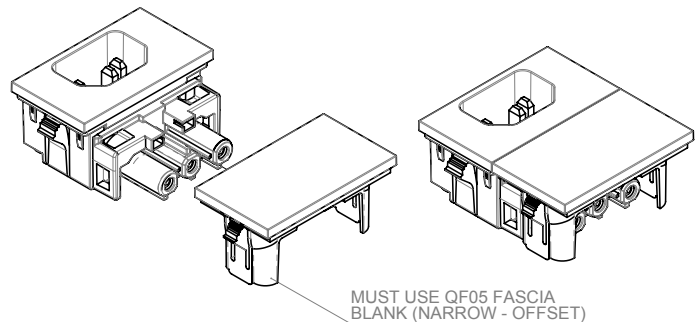

SUITABLE FOR PANEL THICKNESS OF 1.0 - 3.0mm

Please note:

- Installation couplers must not be connected or disconnected under load.
- Dangerous compatibility between different manufacturer installation coupler systems is not automatically prevented by compliance with IEC 61535 or AS/NZS61535
- Installation coupler systems are not replacements for the national domestic plug and socket outlet system.
- GST18i3 connectors must be secured via the retaining means provided.