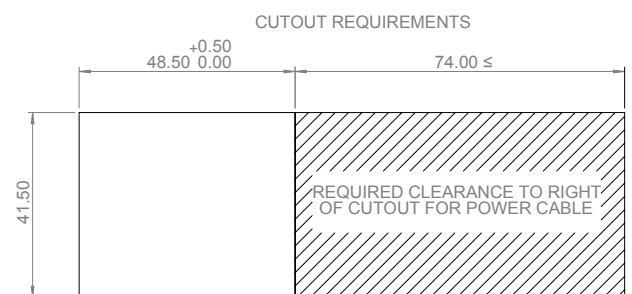

Colours: Black or white

Electrical Rating: 10A

- Power Connectors:

- Power In: IEC C14

Power Out: GST18i3 female

Certifications: AS/NZS61535: 2011 / IEC61535:2019

Dimensions:

Cutout Information*:
(*For QF05 IEC Input only)