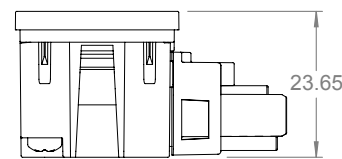

Colours: Black or white

Electrical Rating: 10A

- Power Connectors:

- Power In: IEC C14

Power Out: GST18i3 female

Certifications: AS/NZS61535: 2011 / IEC61535:2019

Dimensions:

Cutout Information*:
(*For QF05 IEC Input only)