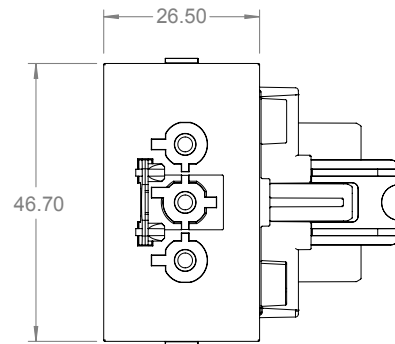

Power Connectors:

- Power In: GST18i3 male

- Power Out: GST18i3 female

Certifications: AS/NZS61535: 2011 / IEC61535:2019

Dimensions:

Cutout Information*:
(*For QF05 Wieland Input only)

SUITABLE FOR PANEL THICKNESS OF 1.0 - 3.0mm

Colours: Black or white

Electrical Rating: 10A

- Power Connectors:

- Power In: IEC C14

Power Out: GST18i3 female

Certifications: AS/NZS61535: 2011 / IEC61535:2019

Dimensions:

Cutout Information*:
(*For QF05 IEC Input only)