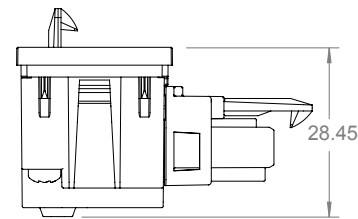

Power Connectors:

- Power In: GST18i3 male

- Power Out: GST18i3 female

Certifications: AS/NZS61535: 2011 / IEC61535:2019

Dimensions:

Cutout Information*:
(*For QF05 Wieland Input only)

SUITABLE FOR PANEL THICKNESS OF 1.0 - 3.0mm

Colours: Black or white

Electrical Rating: 10A

- Power Connectors:

- Power In: IEC C14

Power Out: GST18i3 female

Certifications: AS/NZS61535: 2011 / IEC61535:2019

Dimensions:

Cutout Information*:
(*For QF05 IEC Input only)