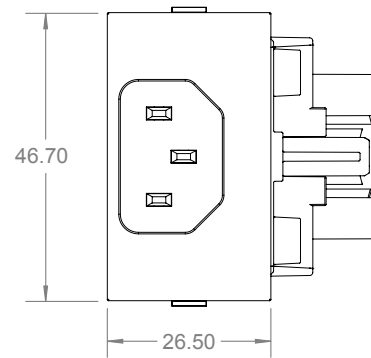

Power Connectors:

- Power In: GST18i3 male

- Power Out: GST18i3 female

Certifications: AS/NZS61535: 2011 / IEC61535:2019

Dimensions:

Cutout Information*:
(*For QF05 Wieland Input only)

SUITABLE FOR PANEL THICKNESS OF 1.0 - 3.0mm

Colours: Black or white

Electrical Rating: 10A

- Power Connectors:

- Power In: IEC C14

Power Out: GST18i3 female

Certifications: AS/NZS61535: 2011 / IEC61535:2019

Dimensions:

Cutout Information*:
(*For QF05 IEC Input only)

SUITABLE FOR PANEL THICKNESS OF 1.0 - 3.0mm

Please note:

- Installation couplers must not be connected or disconnected under load.
- Dangerous compatibility between different manufacturer installation coupler systems is not automatically prevented by compliance with IEC 61535 or AS/NZS61535
- Installation coupler systems are not replacements for the national domestic plug and socket outlet system.
- GST18i3 connectors must be secured via the retaining means provided.