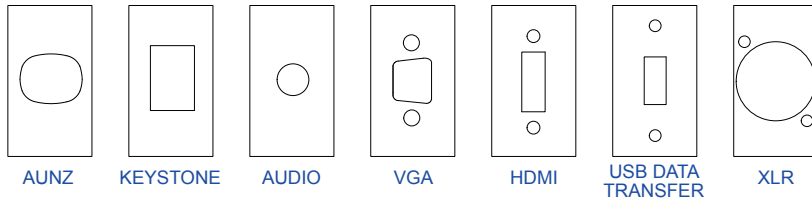

Quantity Required

Modular Components

Power

QF45 4GPO

QF25 2GPO

QF35 2GPO 1TUF A + C

Cable

- Opt 1 - Hardwired 800mm white lead to J Coupler
 - Opt 2 - Hardwired 1400mm white lead to J Coupler
- Other Power

Data & AV -

QF5 Tiles with Cut Outs - please specify quantities

AUNZ KEYSTONE AUDIO VGA HDMI USB DATA TRANSFER XLR

QF5 Tiles with Couplers - please specify quantities and if data leads are needed

KEYSTONE DATA AUDIO VGA HDMI USB DATA TRANSFER RCA 2 RCA 3 RCA

Data leads come in

2000mm

4000mm

8000mm

12000mm

16000mm

AV leads come in

3000mm