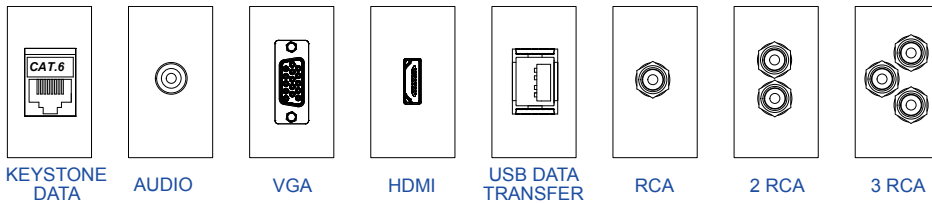

Quantity Required

Modular Components

Power

QF45 4GPO

QF25 2GPO

QF35 2GPO 1TUF A + C

Cable

- Opt 1 - Hardwired 800mm white lead to J Coupler
 - Opt 2 - Hardwired 1400mm white lead to J Coupler
- Other Power

Data & AV -

QF5 Tiles with Cut Outs - please specify quantities

AUNZ KEYSTONE AUDIO VGA HDMI USB DATA TRANSFER XLR

QF5 Tiles with Couplers - please specify quantities and if data leads are needed

KEYSTONE DATA AUDIO VGA HDMI USB DATA TRANSFER RCA 2 RCA 3 RCA

Data leads come in

2000mm

4000mm

8000mm

12000mm

16000mm

AV leads come in

3000mm