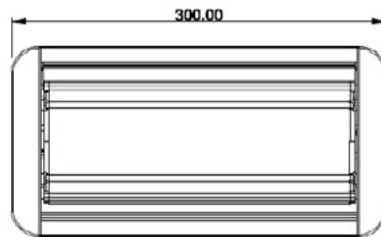

Cable

Opt 1 - Hardwired 800mm white lead to J Coupler

Opt 2 - Hardwired 1400mm white lead to J Coupler

Other Power

Data leads come in

2000mm

4000mm

8000mm

12000mm

16000mm

AV leads come in

3000mm

5000mm

Please specify lead details below in extra requirements

Standard Platinum Sizes

PRISM/PLATINUM 30