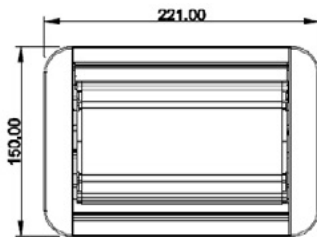

Cable

Opt 1 - Hardwired 800mm white lead to J Coupler

Opt 2 - Hardwired 1400mm white lead to J Coupler

Other Power

Data leads come in

2000mm

4000mm

8000mm

12000mm

16000mm

AV leads come in

3000mm

5000mm

Please specify lead details below in extra requirements

Standard Platinum Sizes

PRISM/PLATINUM 30