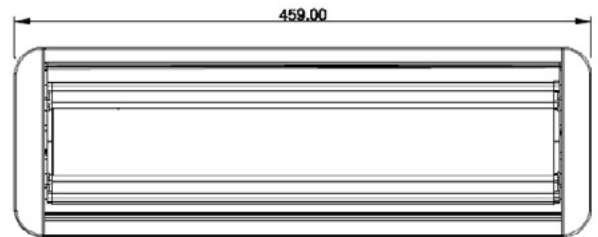

PRISM/PLATINUM 75

Extra Requirements

All non-standard colour items require a Dulux colour number.

Elsafe will pre-determine power/data positions based on manufacture requirements (unless customer specifies positioning requirements). Please refer to the drawing supplied with your quote for details.

Customer Name:

Address:

Company Name:

Email:

Phone Number:

Project Name: