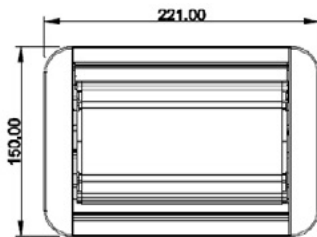

3RCA

Twin USB
Data Transfer

USB Data
Transfer

USB Data
Transfer & HDMI

53mm Blank

Standard fascias for Prism are Black, please specify if another colour is required.

Cable

- Opt 1 - Hardwired 800mm white lead to J Coupler
- Opt 2 - Hardwired 1400mm white lead to J Coupler
- Other Power

Data leads come in

- 2000mm
- 4000mm
- 8000mm
- 12000mm
- 16000mm

AV leads come in

- 3000mm
- 5000mm

Please specify lead details below in extra requirements

Standard Prism Sizes

PRISM/PLATINUM 30

PRISM/PLATINUM 45