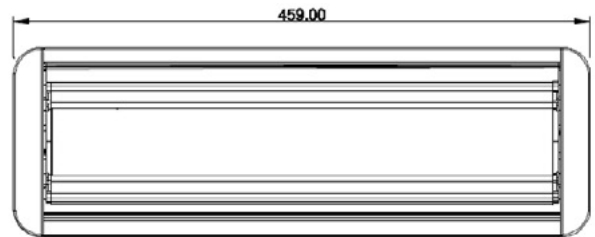

3RCA

Twin USB
Data Transfer

USB Data
Transfer

USB Data
Transfer & HDMI

53mm Blank

Standard fascias for Prism are Black, please specify if another colour is required.

Cable

- Opt 1 - Hardwired 800mm white lead to J Coupler
- Opt 2 - Hardwired 1400mm white lead to J Coupler
- Other Power

Data leads come in

- 2000mm
- 4000mm
- 8000mm
- 12000mm
- 16000mm

AV leads come in

- 3000mm
- 5000mm

Please specify lead details below in extra requirements

Standard Prism Sizes

PRISM/PLATINUM 30

PRISM/PLATINUM 45