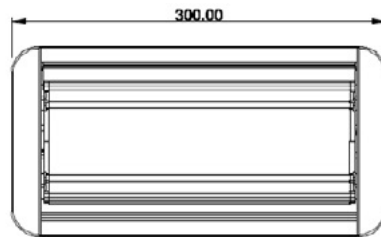

3RCA

Twin USB
Data Transfer

USB Data
Transfer

USB Data
Transfer & HDMI

53mm Blank

Standard fascias for Prism are Black, please specify if another colour is required.

Cable

- Opt 1 - Hardwired 800mm white lead to J Coupler
- Opt 2 - Hardwired 1400mm white lead to J Coupler
- Other Power

Data leads come in

- 2000mm
- 4000mm
- 8000mm
- 12000mm
- 16000mm

AV leads come in

- 3000mm
- 5000mm

Please specify lead details below in extra requirements

Standard Prism Sizes

PRISM/PLATINUM 30

PRISM/PLATINUM 45