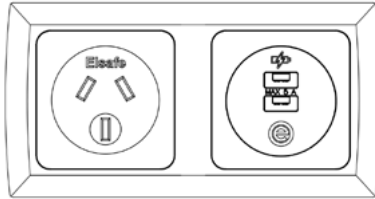

Double

Socket Options

Cable

Opt 1 - 2000mm white lead to 3 Pin Plug

Opt 2 - Hardwired 800mm white lead to J Coupler

Opt 3 - Hardwired 1400mm white lead to J Coupler

Other Power

Socket Fascia Colour

Matt Black

White

Grey

Red

Decorative Bezel Colour

Matt Black

Silver

Gloss Black

Chrome*

Bezel with Lid - Matt Black Only

*Colour available in single outlet only

Extra Requirements

All non-standard colour items require a Dulux colour number.

Elsafe will pre-determine power/data positions based on manufacture requirements (unless customer specifies positioning requirements). Please refer to the drawing supplied with your quote for details.

Customer Name:

Address:

Company Name:

Email:

Phone Number:

Project Name: