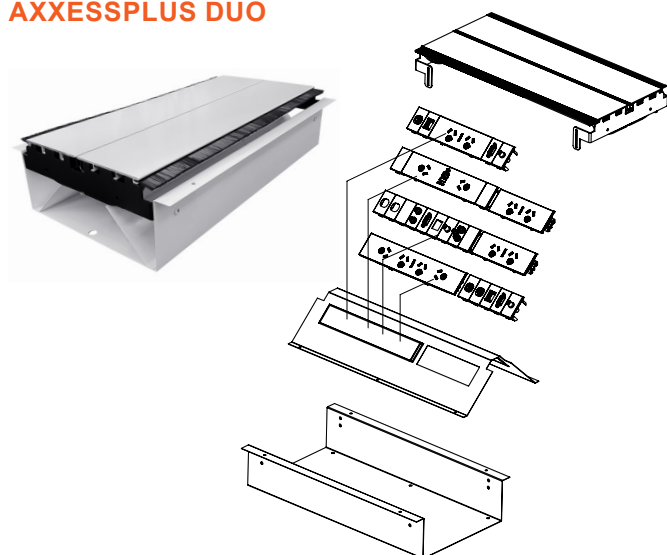

AXXESSPLUS DUO