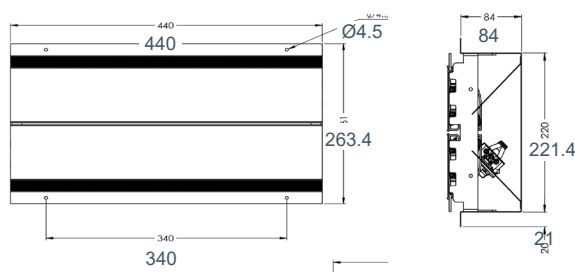

AXXESSPLUS DUO