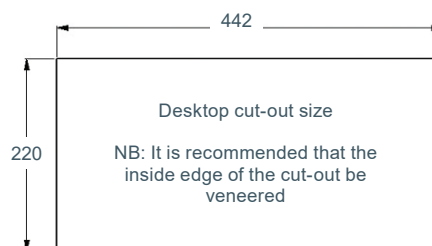

AXXESSPLUS DUO