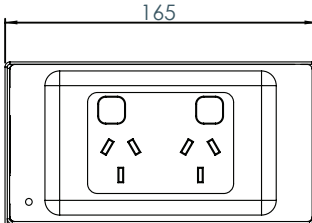

QF5 Tiles to provide Data and AV solutions

Plate Options

Industry Standard Wall Plate / Data Barrier

OE Elsafe Data & AV Plate

Unit Dimensions

Front View

Side View

Features

- The design of the SWIFT floor mounted box allows for quick and easy installation.
- The SWIFT is ideal for situations where power and data/AV is required in open spaces where a floor box solution is not possible or desired.
- The SWIFT has been designed to allow for an array of OE Elsafe components to suit your specific installation including the OE ELSAFE range of Data and AV fittings in QF5 files.
- The SWIFT has also been designed to accept industry standard wall mounted GPO's and industry standard data bezels to accept RJ45 data jacks.
- The multifunctional "snip to suit" plates act as both mounting for the desired components or as internal power/data segregation.
- The multifunctional "snip to suit" plates are easily movable and replaceable, and lock in place without the use of screws or tools.
- Stylish Brushed Stainless Steel Finish