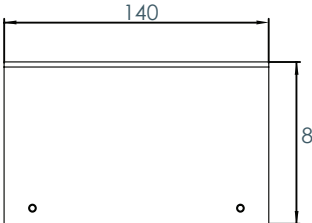

QF5 Tiles to provide Data and AV solutions

Plate Options

Industry Standard Wall Plate / Data Barrier

OE Elsafe Data & AV Plate

Unit Dimensions

Front View

Side View

Features