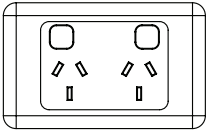

Common Components

GPO Plate Options**

Industry Standard Wall Plate