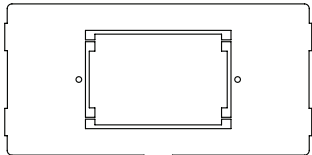

Common Components

GPO Plate Options**

Industry Standard Wall Plate

Wieland GST Starter Plate

Blank AUNZ Data Cutout Keystone Data Cutout CAT6/CAT6a RJ45 Outlet VGA AUDIO 2 x RCA 3 x RCA

*see website for more

QF5 Tiles to provide Data and AV solutions

Plate Options

Industry Standard Wall Plate / Data Barrier

OE Elsafe Data & AV Plate

Unit Dimensions

Front View

Side View

Features