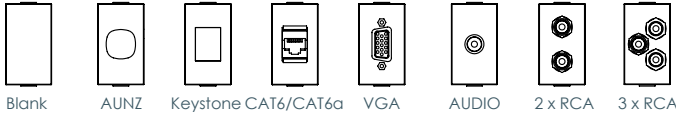

Common Components

GPO Plate Options**

Industry Standard Wall Plate

Wieland GST Starter Plate

Blank AUNZ Data Cutout Keystone Data Cutout CAT6/CAT6a RJ45 Outlet VGA AUDIO 2 x RCA 3 x RCA

*see website for more

QF5 Tiles to provide Data and AV solutions

Plate Options

Industry Standard Wall Plate / Data Barrier

OE Elsafe Data & AV Plate

Unit Dimensions

Front View

Side View

Features